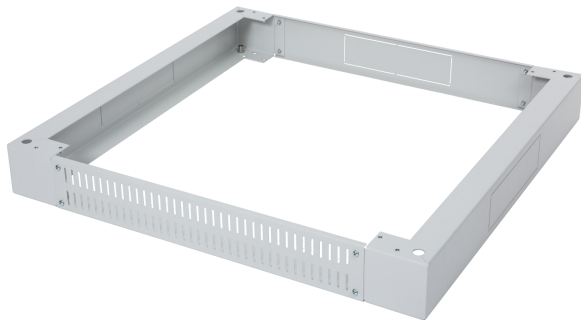

## Product Information

Base, BKT 19", 800/800/100 W/D/H mm. RAL 7035 grey

Card No. PI\_11070880.1\_02.16

## Features

- For mounting with distribution and SRS cabinets
- Rear cover and side units with wide holes (250 x 70 mm) allowing easy routing of cable bundles (base equipped with one brush grommet)
- Front perforated cover
- Possibility of using floor - leveller feet (included in delivery)
- Material: steel sheet
- Load: 1000 kg
- Colour: RAL 7035

## Performance/Variants

Width (mm)	Depth (mm)	Height (mm)	Index
800	800	100	11070880.1