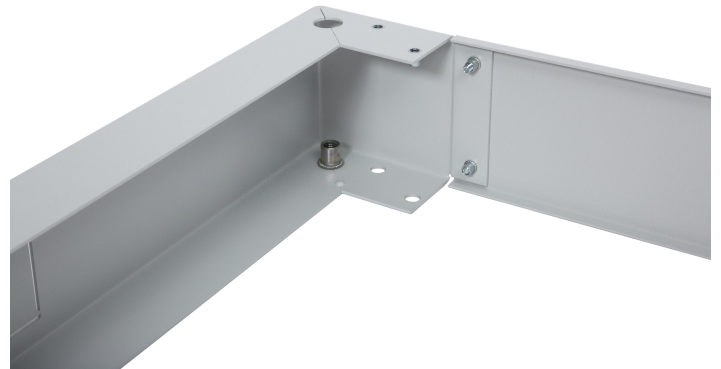

## Product Information

Base, BKT 19", 800/800/100 W/D/H mm. RAL 7035 grey

Card No. PI\_11070880.1\_02.16

## Features

- For mounting with distribution and SRS cabinets
- Rear cover and side units with wide holes (250 x 70 mm) allowing easy routing of cable bundles (base equipped with one brush grommet)
- Front perforated cover
- Possibility of using floor - leveller feet (included in delivery)
- Material: steel sheet
- Load: 1000 kg
- Colour: RAL 7035

## Performance/Variants

Width (mm)	Depth (mm)	Height (mm)	Index
800	800	100	11070880.1